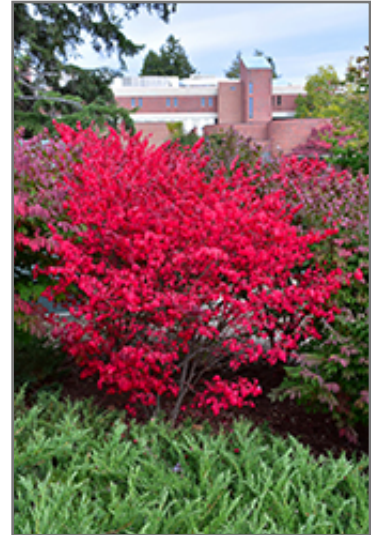

the familytree garden center

Compact Winged Burning Bush *Euonymus alatus 'Compactus'*

Height: 7 feet

Spread: 7 feet

Sunlight: ○ ● ●

Hardiness Zone: 4a

Other Names: Winged Euonymus, Burningbush

Description:

A spectacular and compact garden shrub which turns a luminous florescent pink color in fall, very showy; a shapely mounded growth habit and interesting corky wings on the branches; a very popular and adaptable landscape plant

Ornamental Features

Compact Winged Burning Bush has green foliage throughout the season. The pointy leaves turn an outstanding cherry red in the fall. The flowers are not ornamentally significant. It produces red capsules from early to late fall. The warty brown bark and harvest gold branches add an interesting dimension to the landscape.

Landscape Attributes

Compact Winged Burning Bush is a dense multi-stemmed deciduous shrub with a more or less rounded form. Its average texture blends into the landscape, but can be balanced by one or two finer or coarser trees or shrubs for an effective composition.

This is a relatively low maintenance shrub, and can be pruned at anytime. It has no significant negative characteristics.

Compact Winged Burning Bush is recommended for the following landscape applications;

*Compact Winged Burning Bush in fall
Photo courtesy of NetPS Plant Finder*